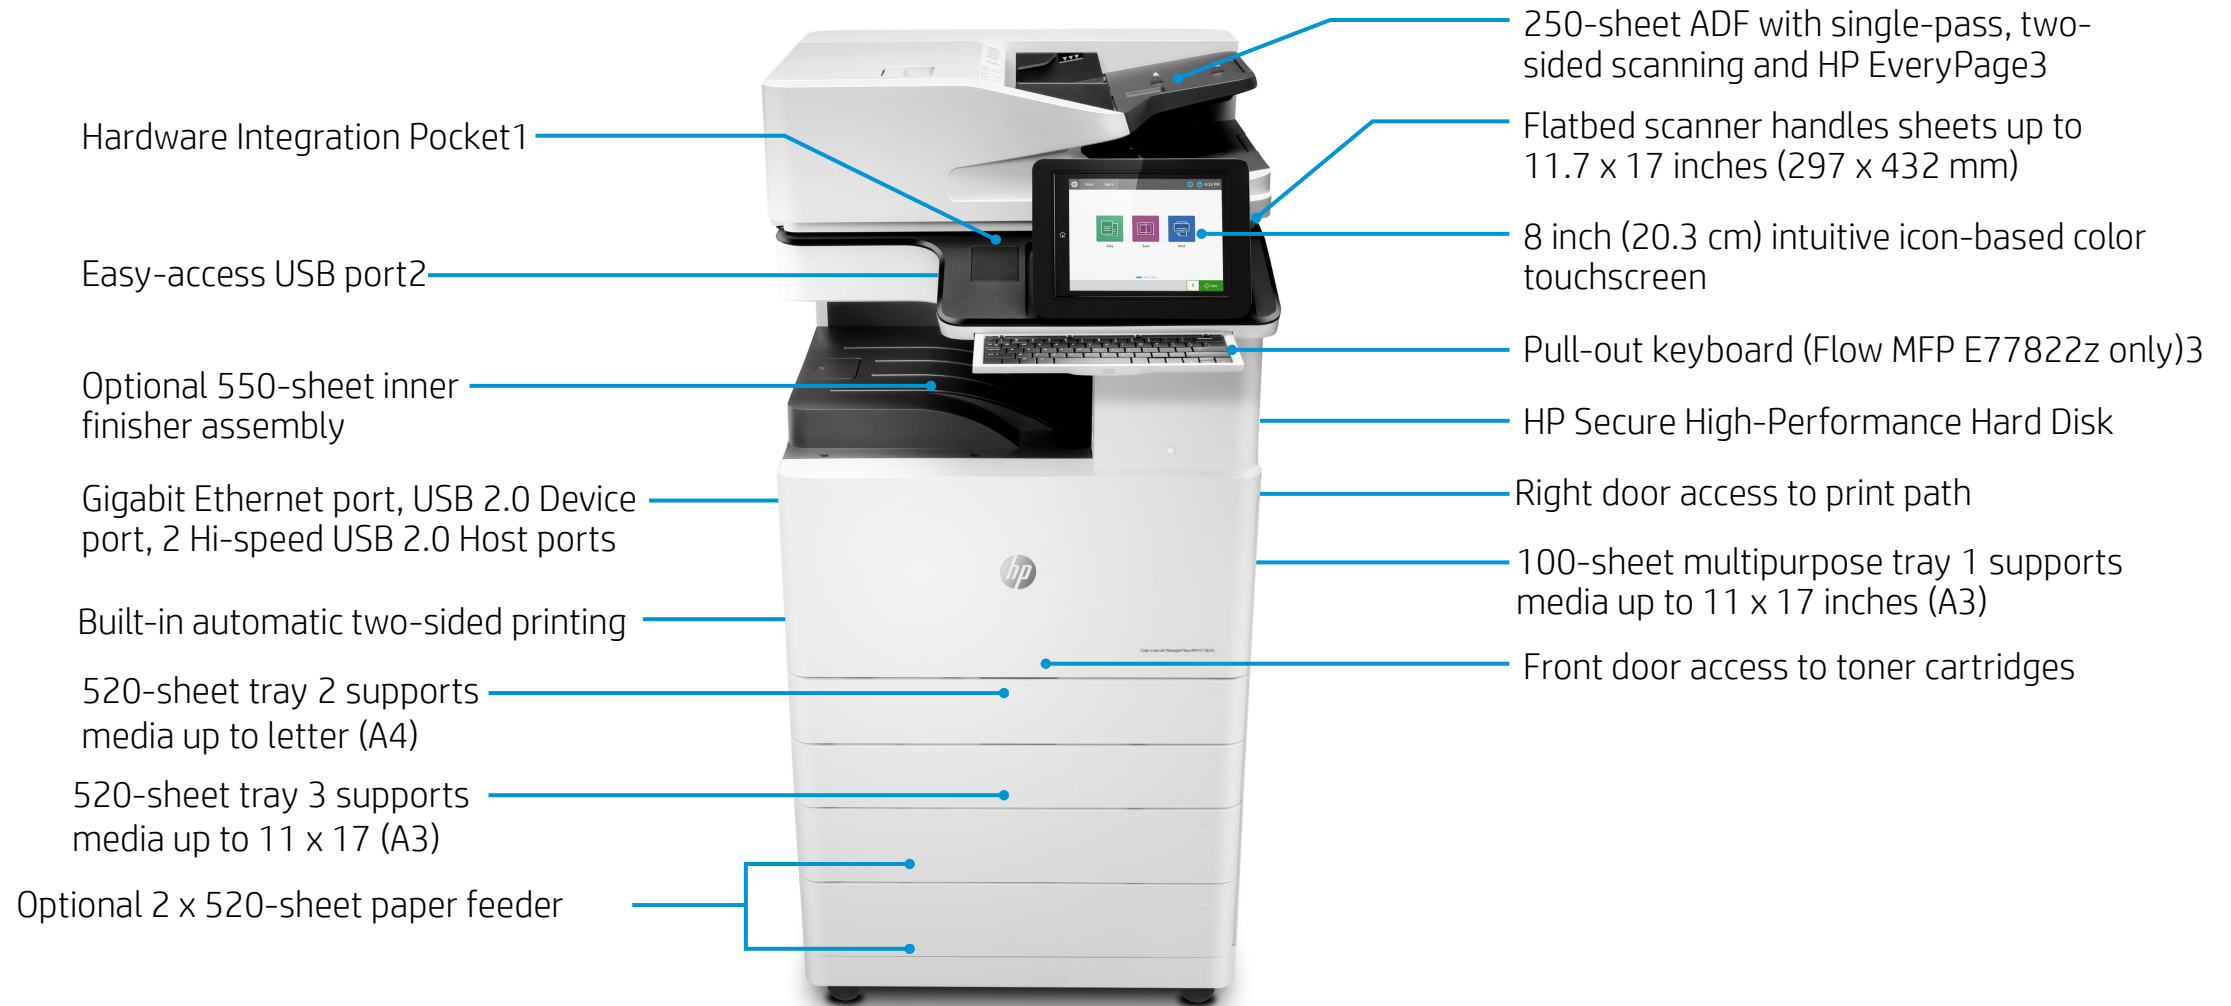

HP Color LaserJet Managed MFP E77822 series

Product walk-around (Flow MFP E77822z shown)

HP Color LaserJet Managed MFP E77822 series

Series at a glance

MFP E77822dn (Z8Z00A)

- Print, copy, and scan (fax and wireless optional)
- Print speed up to 22 ppm (black and color)¹
- 100-sheet ADF supports media up to 11 x 17 inches (A3)
- Scan speeds up to 80/160 ipm (simplex/duplex)²
- 100-sheet multipurpose tray 1 supports media up to 11 x 17 inches (A3)
- 520-sheet tray 2 supports media up to letter (A4)
- 520-sheet tray 3 supports media up to 11 x 17 inches (A3)

Flow MFP E77822z (Z8Z01A)

All the features of the MFP E77822dn model, plus:

- 250-sheet ADF supports media up to 11 x 17 inches (A3)
- Scan speeds up to 120/240 ipm (simplex/duplex)²
- HP EveryPage technology
- Pull-out keyboard
- Auto-tone, auto-orientation, auto-page-crop, embedded OCR

Selected accessories

Inner Finisher

Printer Cabinet

Stapler/Stacker

2 x 520-sheet Paper Feeder

Booklet Maker

2,000-sheet HCI Feeder