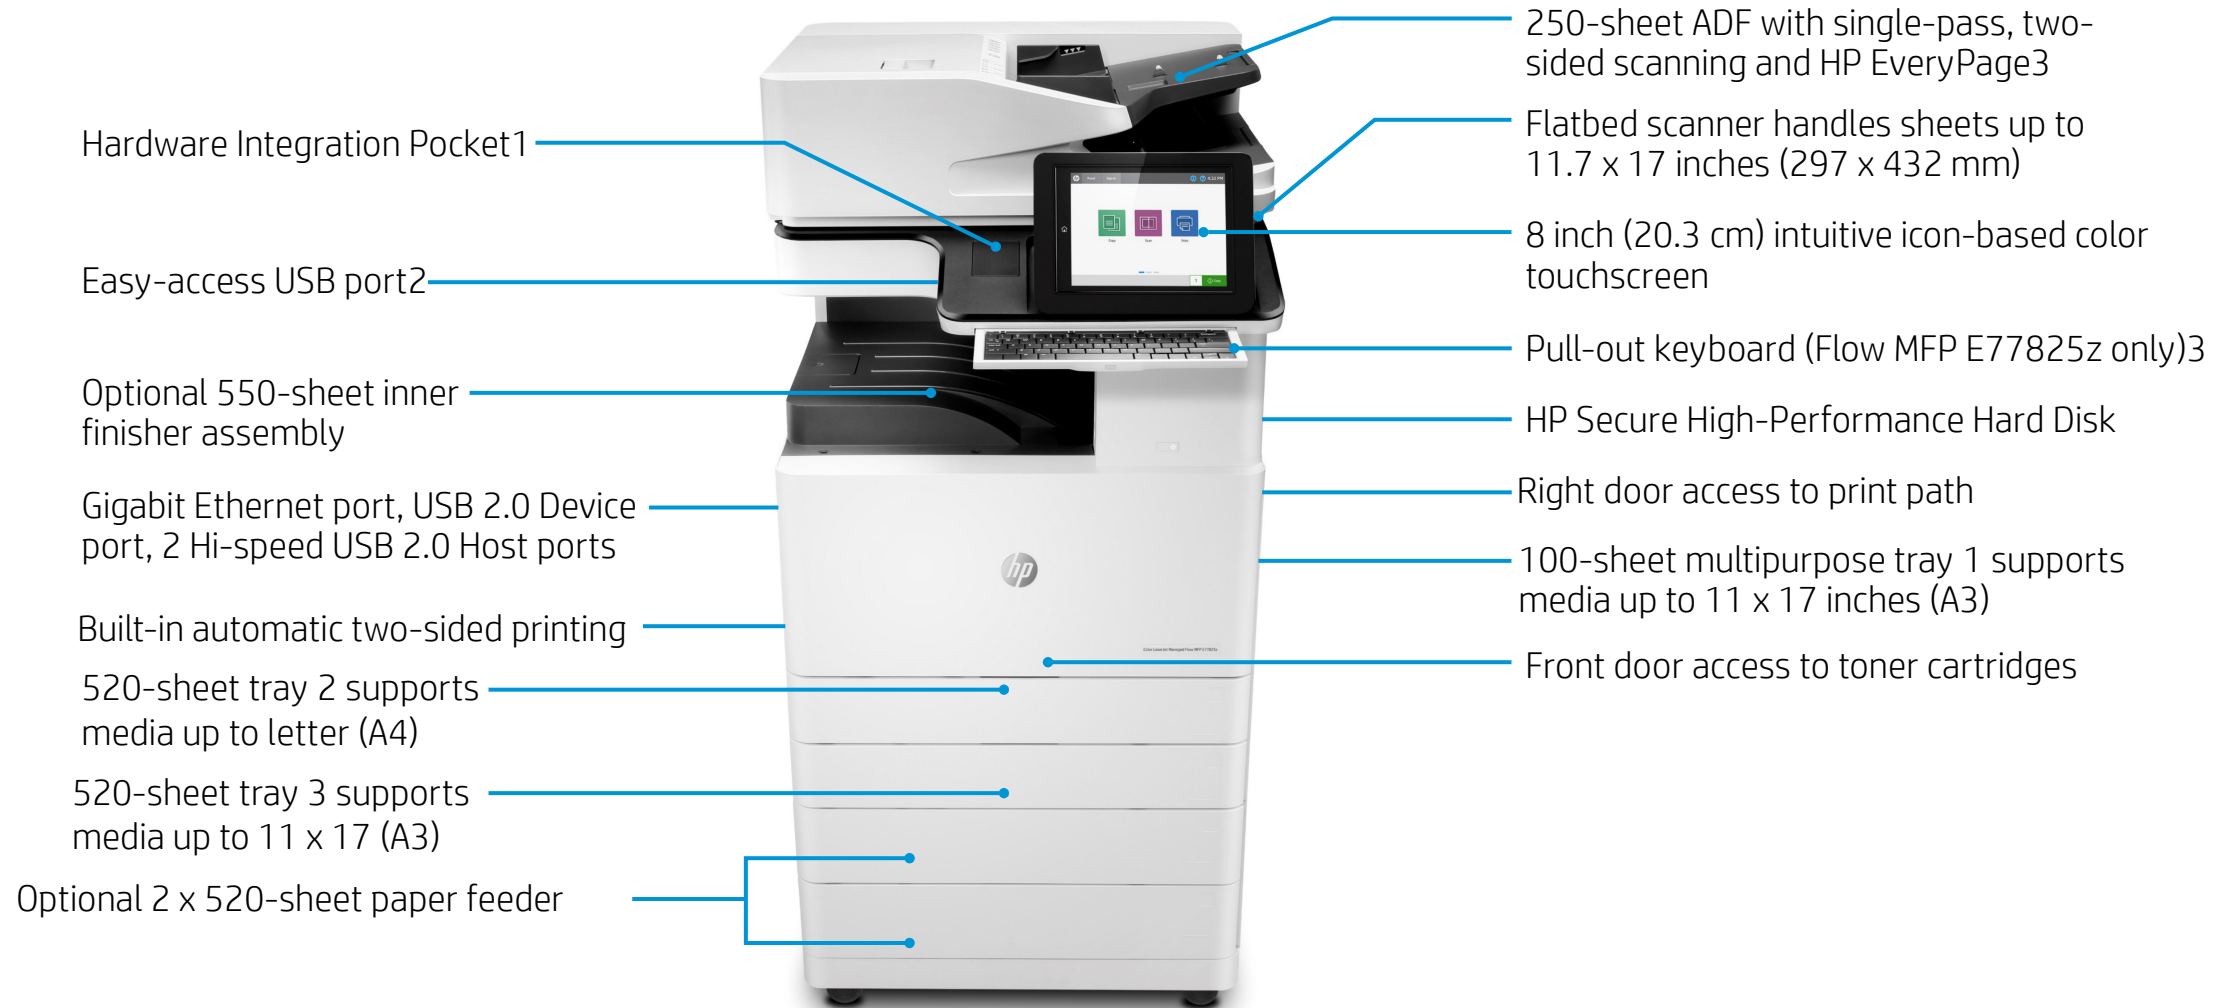

HP Color LaserJet Managed MFP E77825 series

Product walk-around (Flow MFP E77825z shown)

HP Color LaserJet Managed MFP E77825 series

Series at a glance

MFP E77825dn (Z8Z02A)

- Print, copy, and scan (fax and wireless optional)
- Print speed up to 25 ppm (black and color)¹
- 100-sheet ADF supports media up to 11 x 17 inches (A3)
- Scan speeds up to 80/160 ipm (simplex/duplex)²
- 100-sheet multipurpose tray 1 supports media up to 11 x 17 inches (A3)
- 520-sheet tray 2 supports media up to letter (A4)
- 520-sheet tray 3 supports media up to 11 x 17 inches (A3)

Flow MFP E77825z (Z8Z03A)

- All the features of the MFP E77825dn model, plus:
- 250-sheet ADF supports media up to 11 x 17 inches (A3)
 - Scan speeds up to 120/240 ipm (simplex/duplex)²
 - HP EveryPage technology
 - Pull-out keyboard
 - Auto-tone, auto-orientation, auto-page-crop, embedded OCR

Selected accessories

Inner Finisher

Printer Cabinet

Stapler/Stacker

2 x 520-sheet Paper Feeder

Booklet Maker

2,000-sheet HCI Feeder