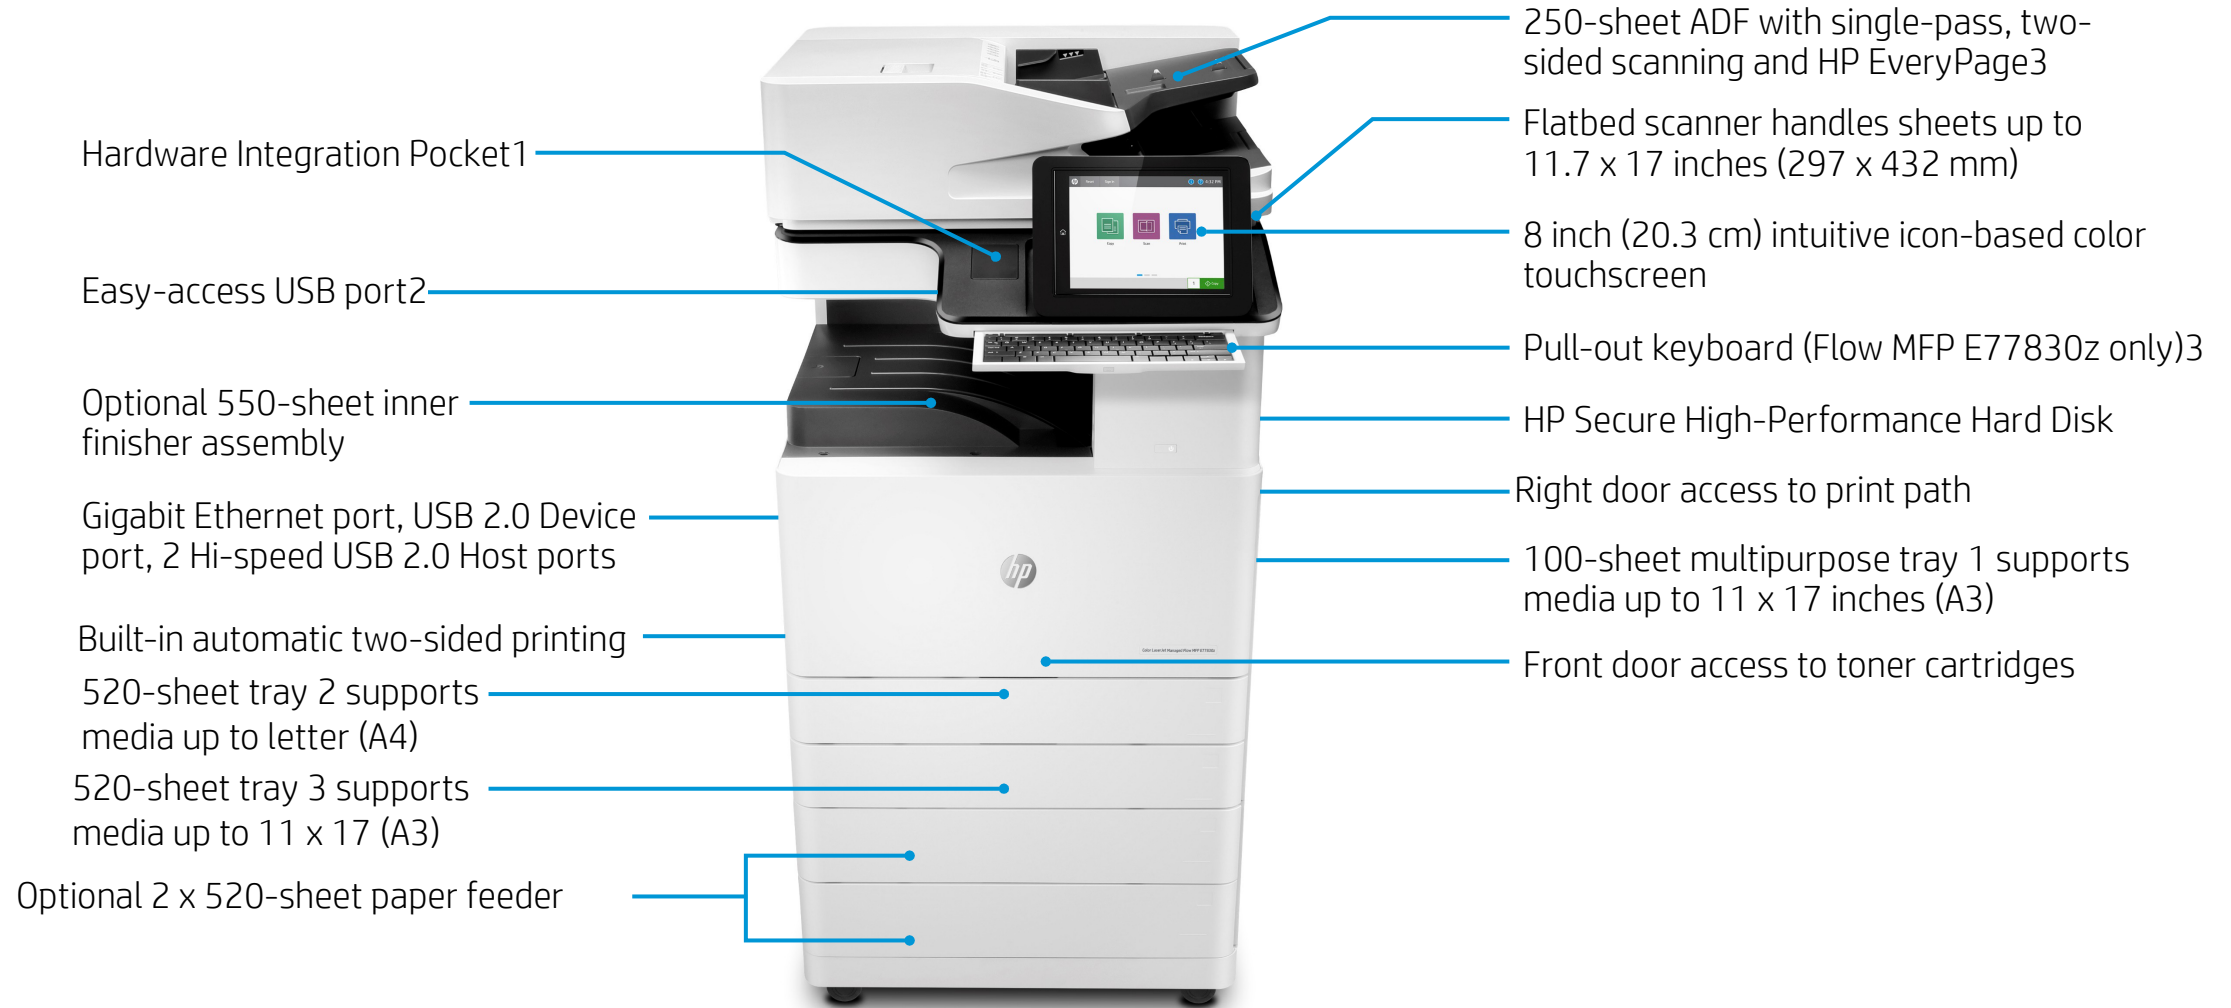

# HP Color LaserJet Managed MFP E77830 series

Product walk-around (Flow MFP E77830z shown)

# HP Color LaserJet Managed MFP E77830 series

### MFP E77830dn (Z8Z04A)

- Print, copy, and scan (fax and wireless optional)
- Print speed up to 30 ppm (black and color)<sup>1</sup>
- 100-sheet ADF supports media up to 11 x 17 inches (A3)
- Scan speeds up to 80/160 ipm (simplex/duplex)<sup>2</sup>
- 100-sheet multipurpose tray 1 supports media up to 11 x 17 inches (A3)
- 520-sheet tray 2 supports media up to letter (A4)
- 520-sheet tray 3 supports media up to 11 x 17 inches (A3)

### Flow MFP E77830z (Z8Z05A)

All the features of the MFP E77830dn model, plus:

- 250-sheet ADF supports media up to 11 x 17 inches (A3)
- Scan speeds up to 120/240 ipm (simplex/duplex)<sup>2</sup>
- HP EveryPage technology
- Pull-out keyboard
- Auto-tone, auto-orientation, auto-page-crop, embedded OCR