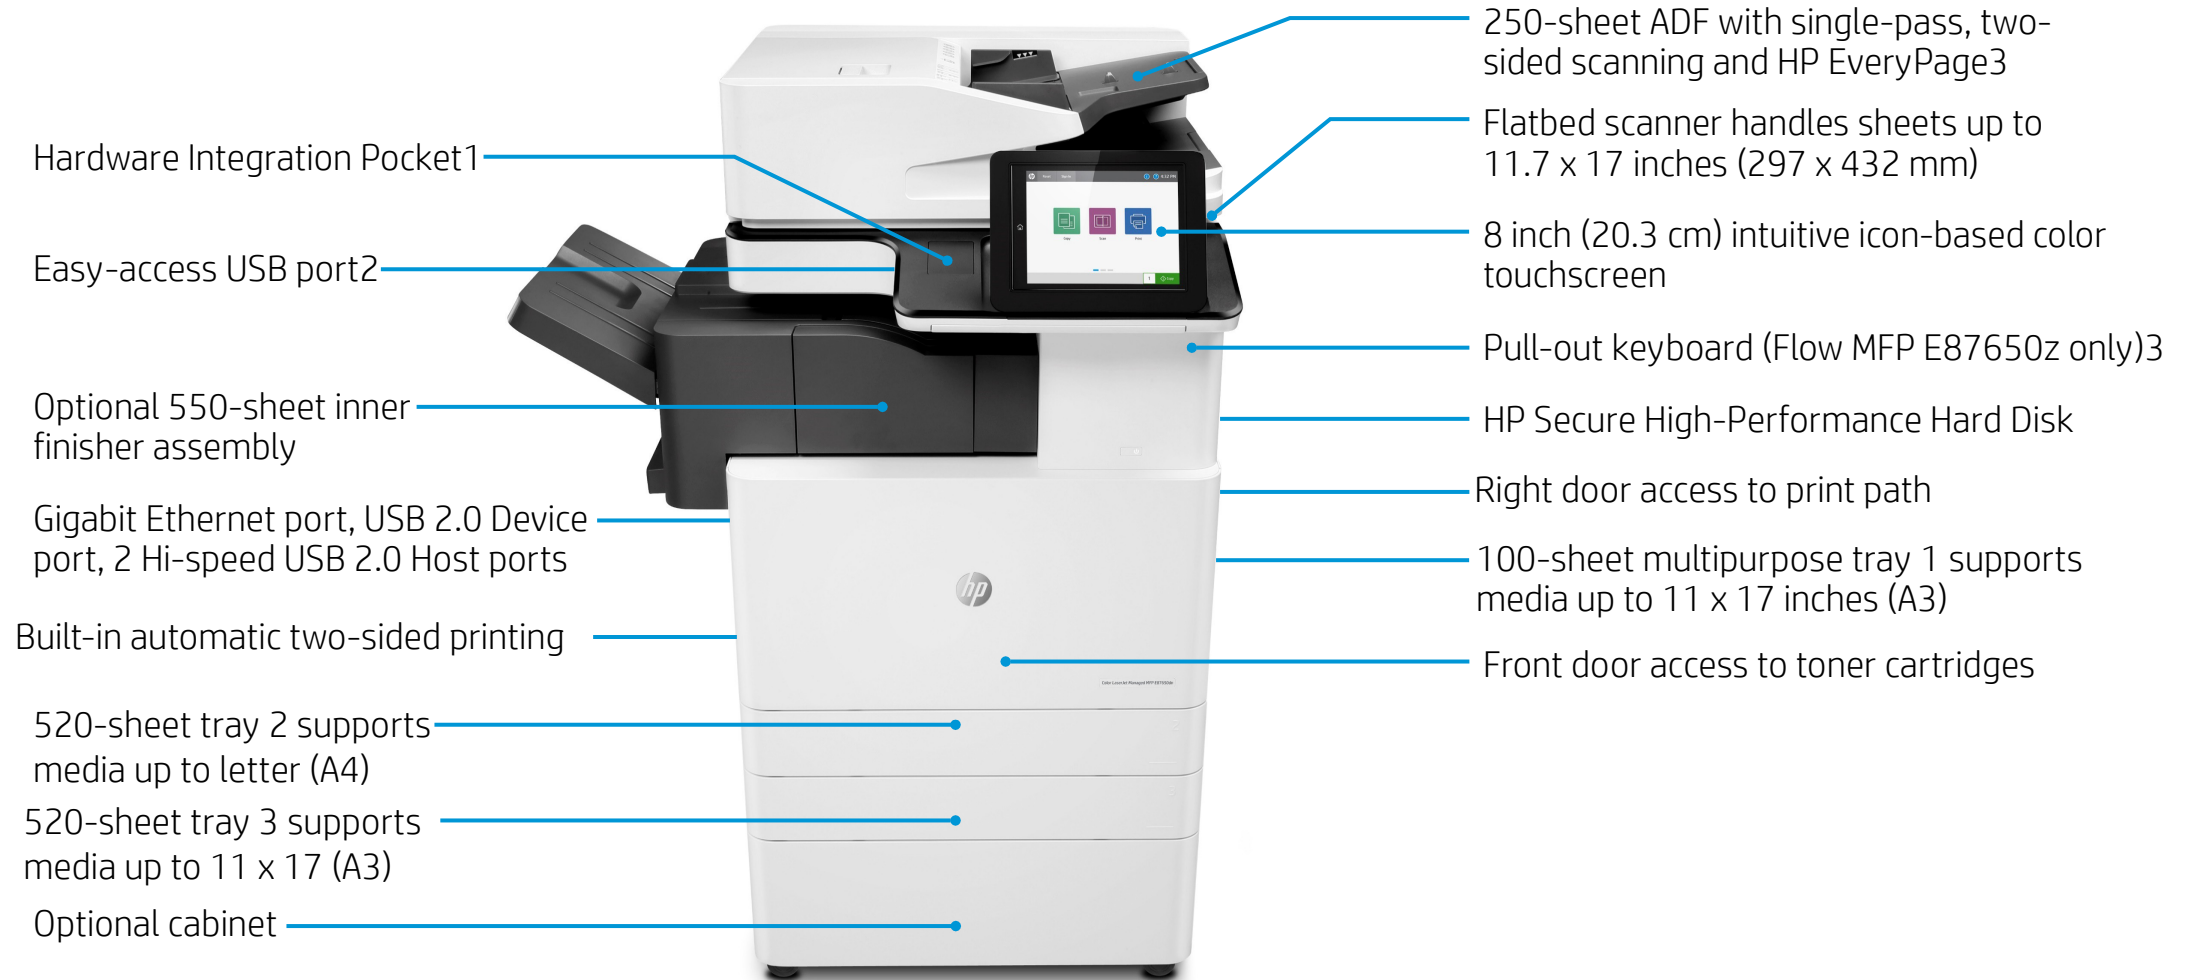

## Product walk-around (Flow MFP E87650z shown)

### MFP E87650dn (Z8Z14A)

- Print, copy, and scan (fax and wireless optional)
- Print speed up to 50 ppm (black and color)<sup>1</sup>
- 250-sheet ADF supports media up to 11 x 17 inches (A3)
- Scan speeds up to 90/180 ipm (simplex/duplex)<sup>2</sup>
- 100-sheet multipurpose tray 1 supports media up to 11 x 17 inches (A3)
- 520-sheet tray 2 supports media up to letter (A4)
- 520-sheet tray 3 supports media up to 11 x 17 inches (A3)

### Flow MFP E87650z (Z8Z15A)

All the features of the MFP E87650dn model, plus:

- Scan speeds up to 120/240 ipm (simplex/duplex)<sup>2</sup>
- HP EveryPage technology
- Pull-out keyboard
- Auto-tone, auto-orientation, auto-page-crop, embedded OCR