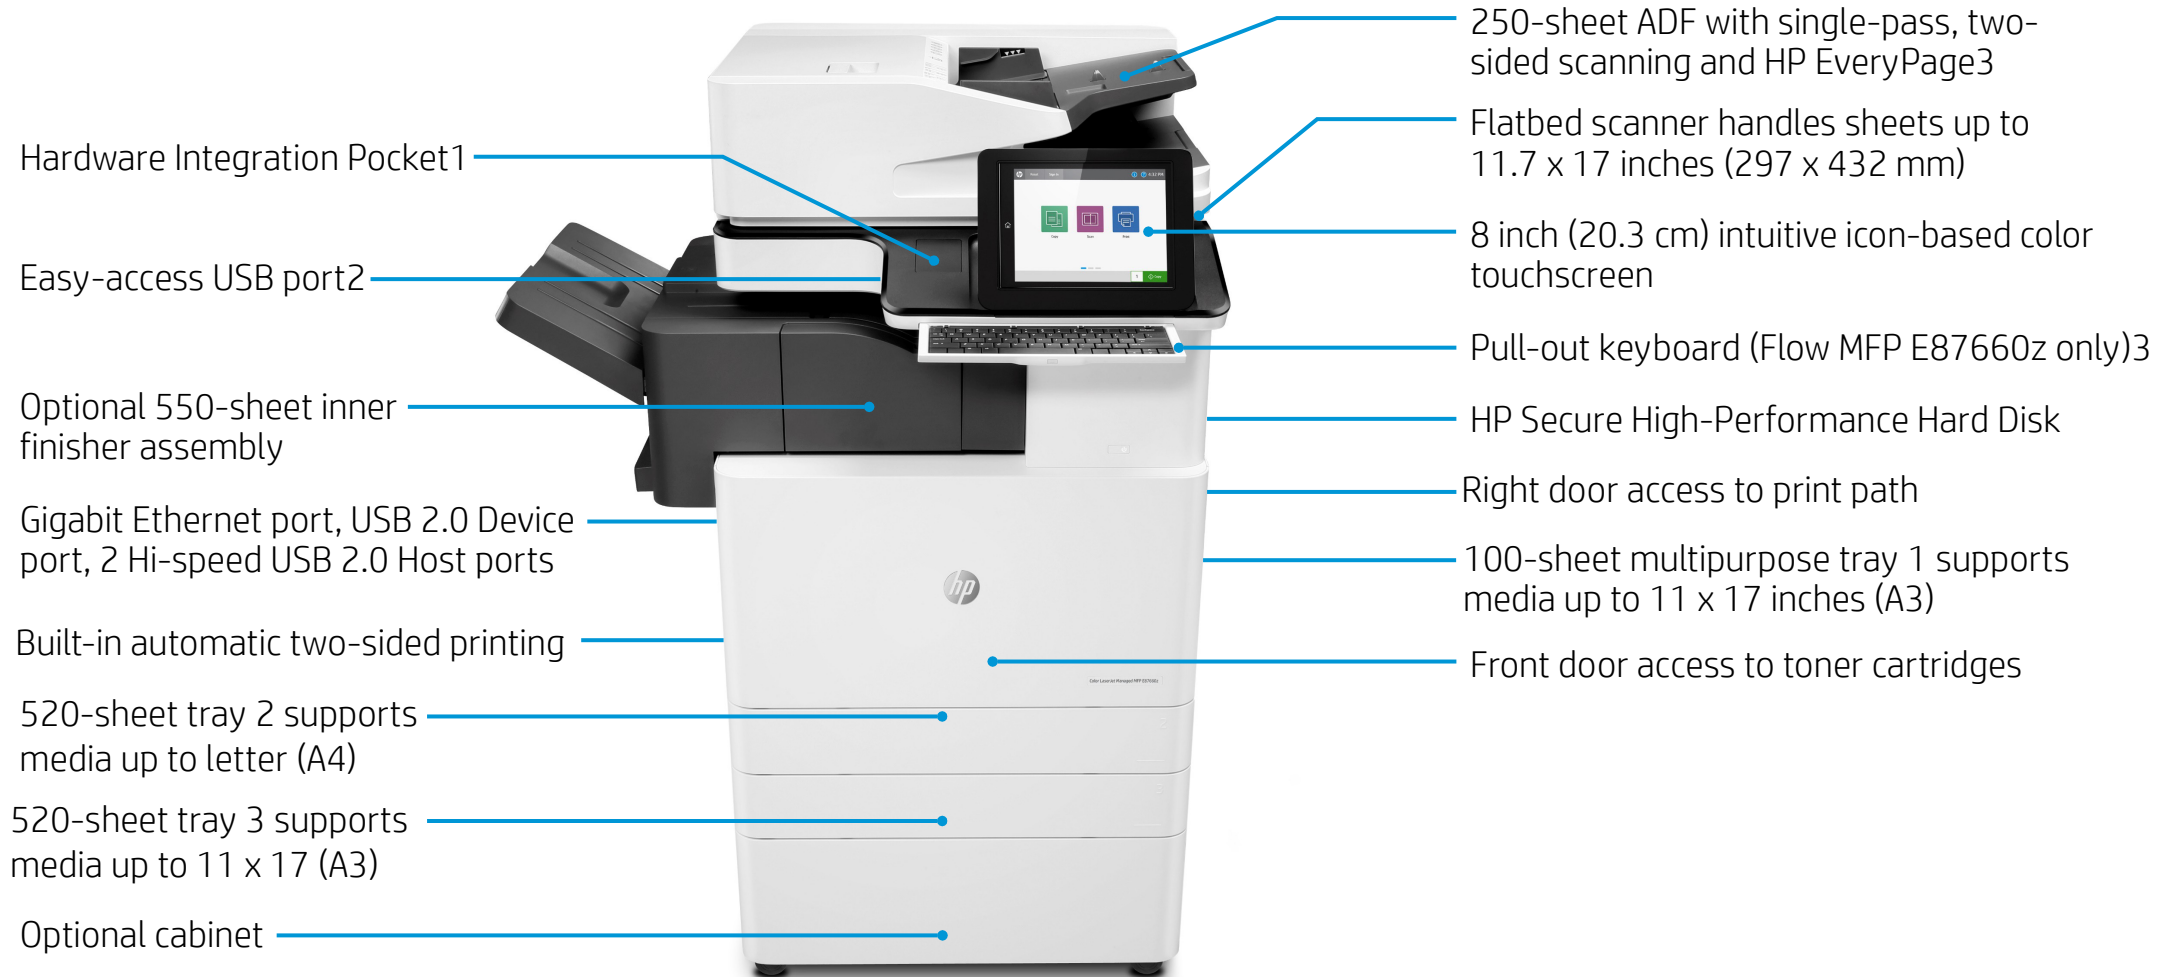

HP Color LaserJet Managed MFP E87660 series

Product walk-around (Flow MFP E87660z shown)

HP Color LaserJet Managed MFP E87660 series

Series at a glance

MFP E87660dn (Z8Z16A)

- Print, copy, and scan (fax and wireless optional)
- Print speed up to 60 ppm (black and color)¹
- 250-sheet ADF supports media up to 11 x 17 inches (A3)
- Scan speeds up to 90/180 ipm (simplex/duplex)²
- 100-sheet multipurpose tray 1 supports media up to 11 x 17 inches (A3)
- 520-sheet tray 2 supports media up to letter (A4)
- 520-sheet tray 3 supports media up to 11 x 17 inches (A3)

Flow MFP E87660z (Z8Z17A)

All the features of the MFP E87660dn model, plus:

- Scan speeds up to 120/240 ipm (simplex/duplex)²
- HP EveryPage technology
- Pull-out keyboard
- Auto-tone, auto-orientation, auto-page-crop, embedded OCR

Selected accessories

Inner Finisher

Printer Cabinet

Stapler/Stacker

2 x 520-sheet Paper Feeder

2,000-sheet HCI Feeder

Booklet Maker

3,000-sheet side-mount HCI Feeder