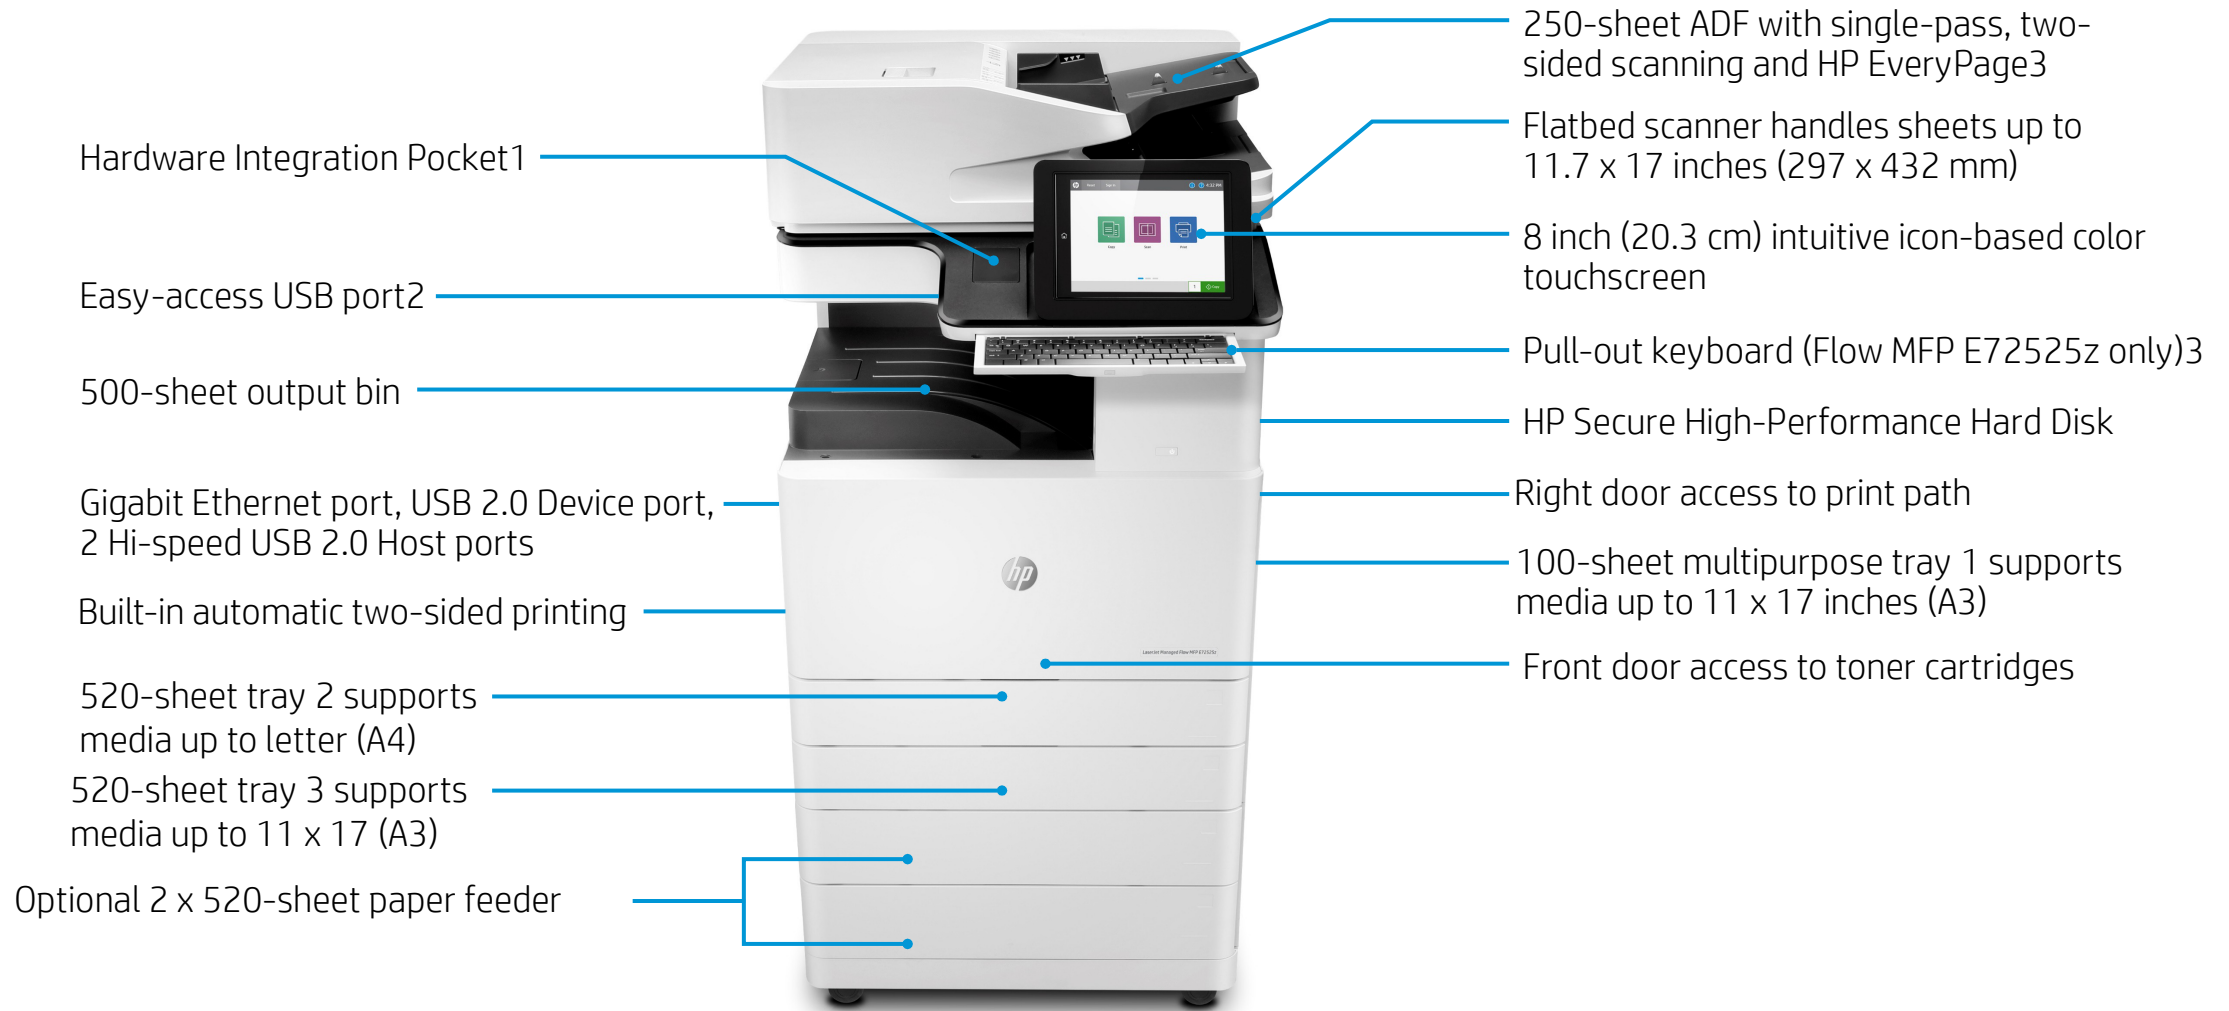

HP LaserJet Managed MFP E72525 series

Product walk-around (Flow MFP E72525z shown)

HP LaserJet Managed MFP E72525 series

Series at a glance

MFP E72525dn (Z8Z06A)

- Print, copy, and scan (fax and wireless optional)
- Print speed up to 25 ppm (black and color)¹
- 100-sheet ADF supports media up to 11 x 17 inches (A3)
- Scan speeds up to 80/160 ipm (simplex/duplex)²
- 100-sheet multipurpose tray 1 supports media up to 11 x 17 inches (A3)
- 520-sheet tray 2 supports media up to letter (A4)
- 520-sheet tray 3 supports media up to 11 x 17 inches (A3)

Flow MFP E72525z (Z8Z07A)

All the features of the MFP E72525dn model, plus:

- 250-sheet ADF supports media up to 11 x 17 inches (A3)
- Scan speeds up to 120/240 ipm (simplex/duplex)²
- HP EveryPage technology
- Pull-out keyboard
- Auto-tone, auto-orientation, auto-page-crop, embedded OCR

Selected accessories

Inner Finisher

Printer Cabinet

Stapler/Stacker

2 x 520-sheet Paper Feeder

Booklet Maker

2,000-sheet HCI Feeder